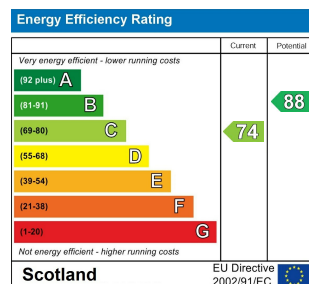

**2 Bed
House - Mid
Terrace
located
in Chryston**
£875

R&G
INDEPENDENT FINANCIAL ADVISERS & ESTATE AGENTS

DIRECTIONS

CONTACT

57 Townhead
Kirkintilloch
Glasgow
Lanarkshire
G66 1AA

E:
T: 01415784100
<http://www.randgestateagents.com>