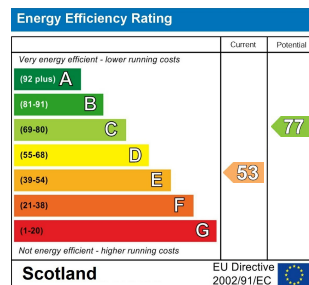

**3 Bed
House - Mid
Terrace
located in**

Offers Over £134,995

R&G
INDEPENDENT FINANCIAL ADVISERS & ESTATE AGENTS

DIRECTIONS

CONTACT

57 Townhead
Kirkintilloch
Glasgow
Lanarkshire
G66 1AA

E:
T: 01415784100
<http://www.randgestateagents.com>