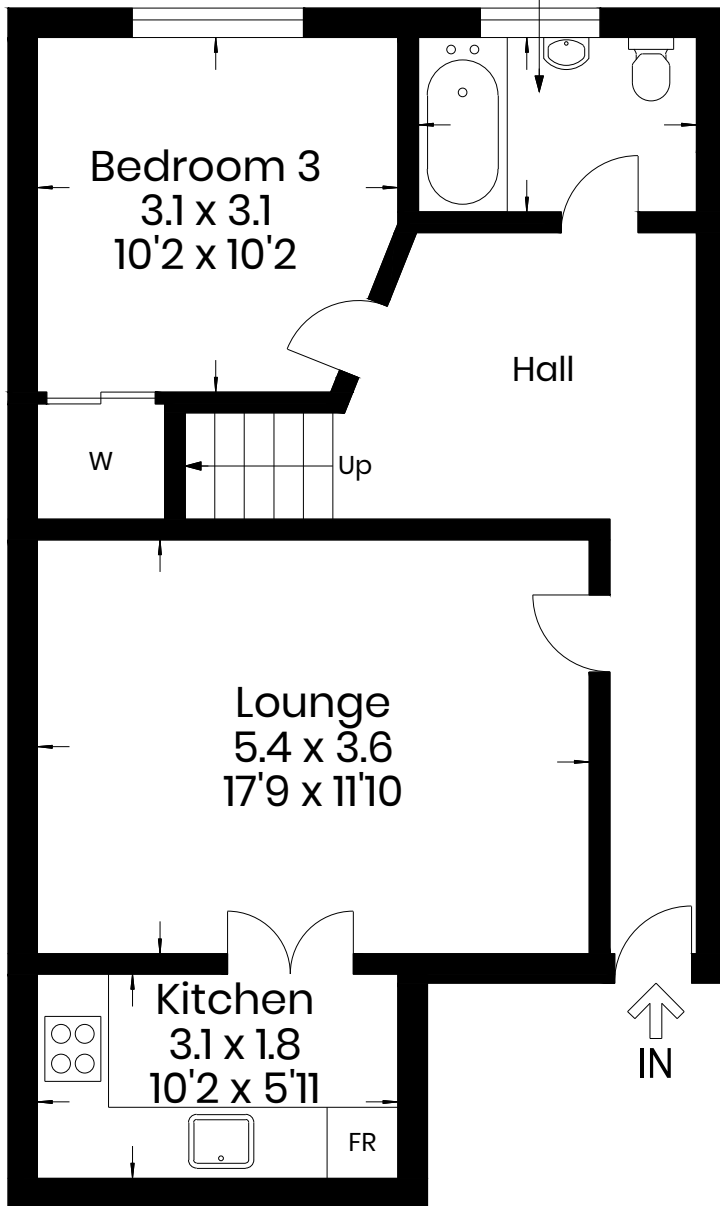

Bathroom

2.4 x 1.5

8'0 x 4'11

Ground Floor

First Floor

vistaBee

This plan is for layout guidance only and is not drawn to scale. Whilst every care is taken in the preparation of this plan, please check all dimension and shapes before making any decision reliant upon them. All room dimensions taken through cupboard/wardrobes to wall surface where possible or to surfaces indicated by arrow heads. (ID 110927)