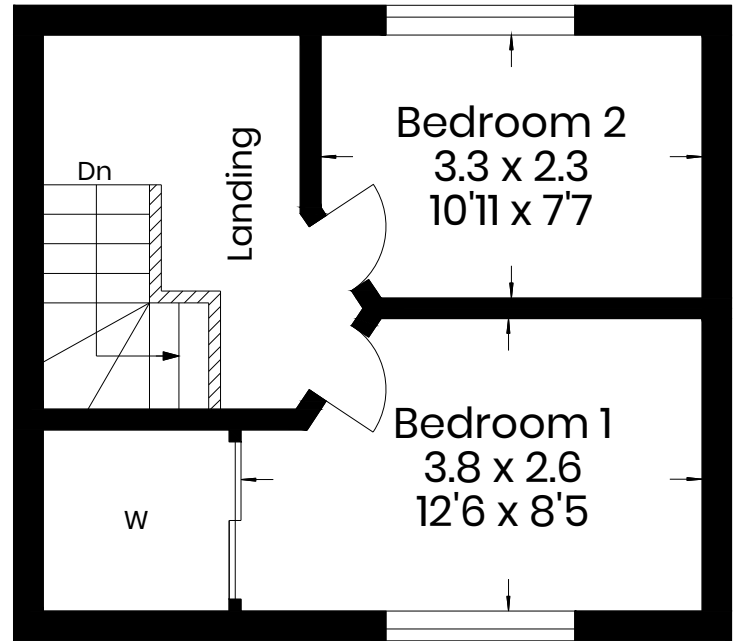

Bathroom

2.4 x 1.5

8'0 x 4'11

Ground Floor

First Floor

vistaBee

This plan is for layout guidance only and is not drawn to scale. Whilst every care is taken in the preparation of this plan, please check all dimension and shapes before making any decision reliant upon them. All room dimensions taken through cupboard/wardrobes to wall surface where possible or to surfaces indicated by arrow heads. (ID 110927)