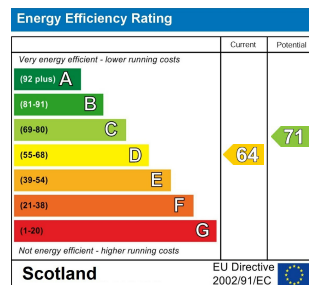

DIRECTIONS

CONTACT

57 Townhead
Kirkintilloch
Glasgow
Lanarkshire
G66 1AA

E:
T: 01415784100
<http://www.randgestateagents.com>

INDEPENDENT FINANCIAL ADVISERS & ESTATE AGENTS