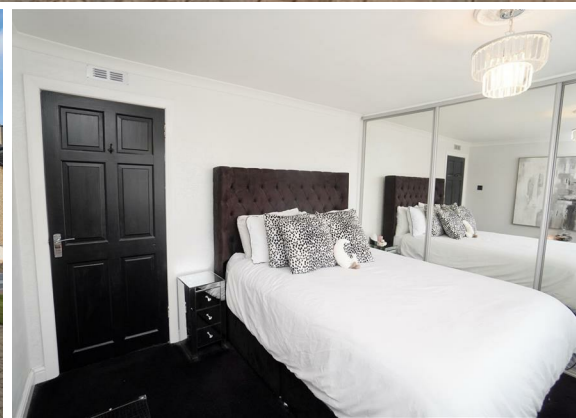

**4 Bed
House - Semi-
Detached
located
in Kirkintilloch**

Offers Over £239,995

A purple rectangular block containing the R&G logo, which consists of two decorative diamond shapes flanking the letters 'R&G'. Below the logo, the text 'INDEPENDENT FINANCIAL ADVISERS & ESTATE AGENTS' is written in a smaller, white font.