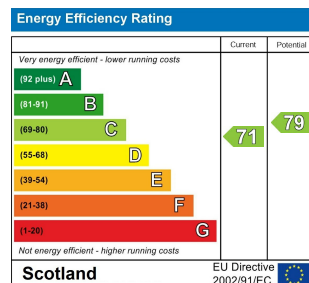

DIRECTIONS

CONTACT

57 Townhead
Kirkintilloch
Glasgow
Lanarkshire
G66 1AA

E:
T: 01415784100
<http://www.randgestateagents.com>

INDEPENDENT FINANCIAL ADVISERS & ESTATE AGENTS