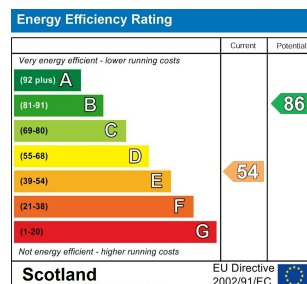

DIRECTIONS

CONTACT

57 Townhead
Kirkintilloch
Glasgow
Lanarkshire
G66 1AA

E:
T: 01415784100
<http://www.randgestateagents.com>

INDEPENDENT FINANCIAL ADVISERS & ESTATE AGENTS