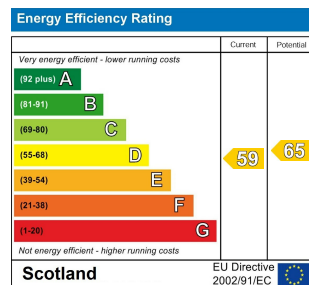

DIRECTIONS

CONTACT

57 Townhead
Kirkintilloch
Glasgow
Lanarkshire
G66 1AA

E:
T: 01415784100
<http://www.randgestateagents.com>

INDEPENDENT FINANCIAL ADVISERS & ESTATE AGENTS