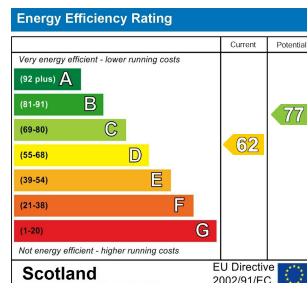

**2 Bed
House - Mid
Terrace
located in**

£995

R&G

INDEPENDENT FINANCIAL ADVISERS & ESTATE AGENTS

DIRECTIONS

CONTACT

57 Townhead
Kirkintilloch
Glasgow
Lanarkshire
G66 1AA

E:
T: 01415784100
<http://www.randgestateagents.com>