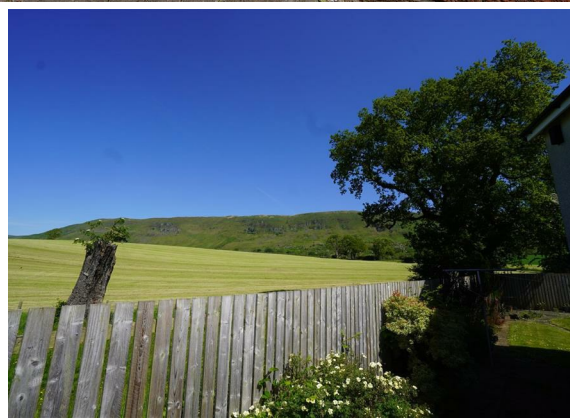

**3 Bed
House - Detached
located
in Lennoxtown**

Offers Over £249,995

 **R&G** 

INDEPENDENT FINANCIAL ADVISERS & ESTATE AGENTS

Ground Floor

First Floor

vistaBee

This plan is for layout guidance only and is not drawn to scale. Whilst every care is taken in the preparation of this plan, please check all dimension and shapes before making any decision reliant upon them. All room dimensions taken through cupboard/wardrobes to wall surface where possible or to surfaces indicated by arrow heads. (ID 110927)