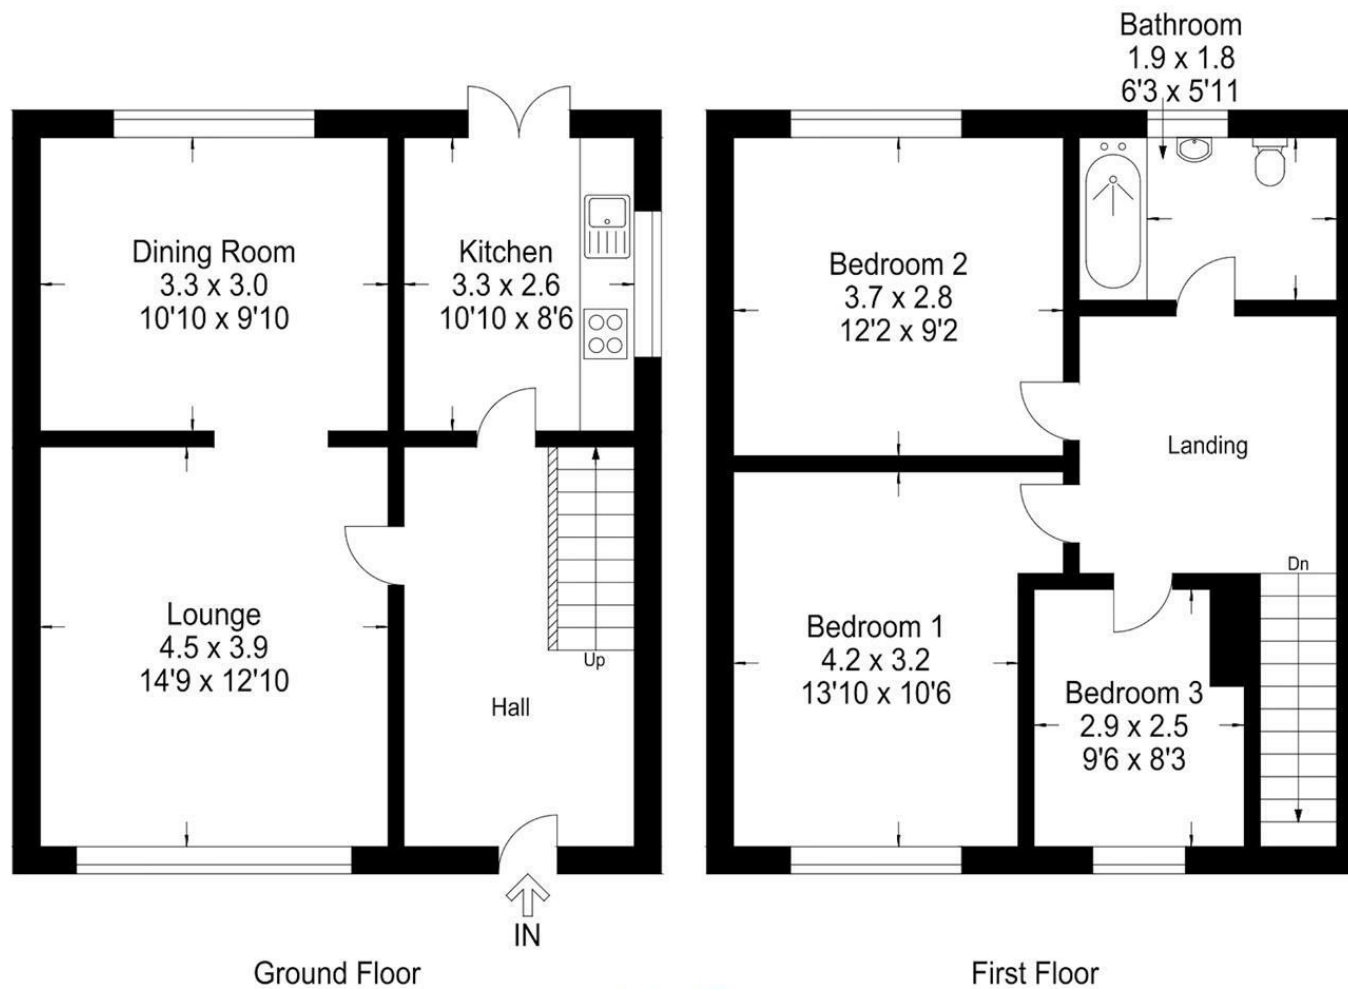

**3 Bed
House - Detached
located
in Lennoxtown**

Offers Over £249,995

 **R&G** 

INDEPENDENT FINANCIAL ADVISERS & ESTATE AGENTS

Ground Floor

First Floor

vistaBee

This plan is for layout guidance only and is not drawn to scale. Whilst every care is taken in the preparation of this plan, please check all dimension and shapes before making any decision reliant upon them. All room dimensions taken through cupboard/wardrobes to wall surface where possible or to surfaces indicated by arrow heads. (ID 110927)