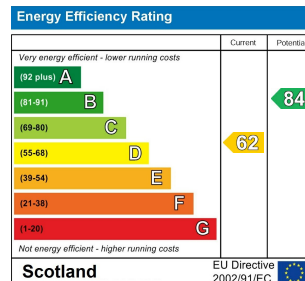

DIRECTIONS

CONTACT

57 Townhead
Kirkintilloch
Glasgow
Lanarkshire
G66 7JN

E:
T: 01415784100
<http://www.randgestateagents.com>

INDEPENDENT FINANCIAL ADVISERS & ESTATE AGENTS